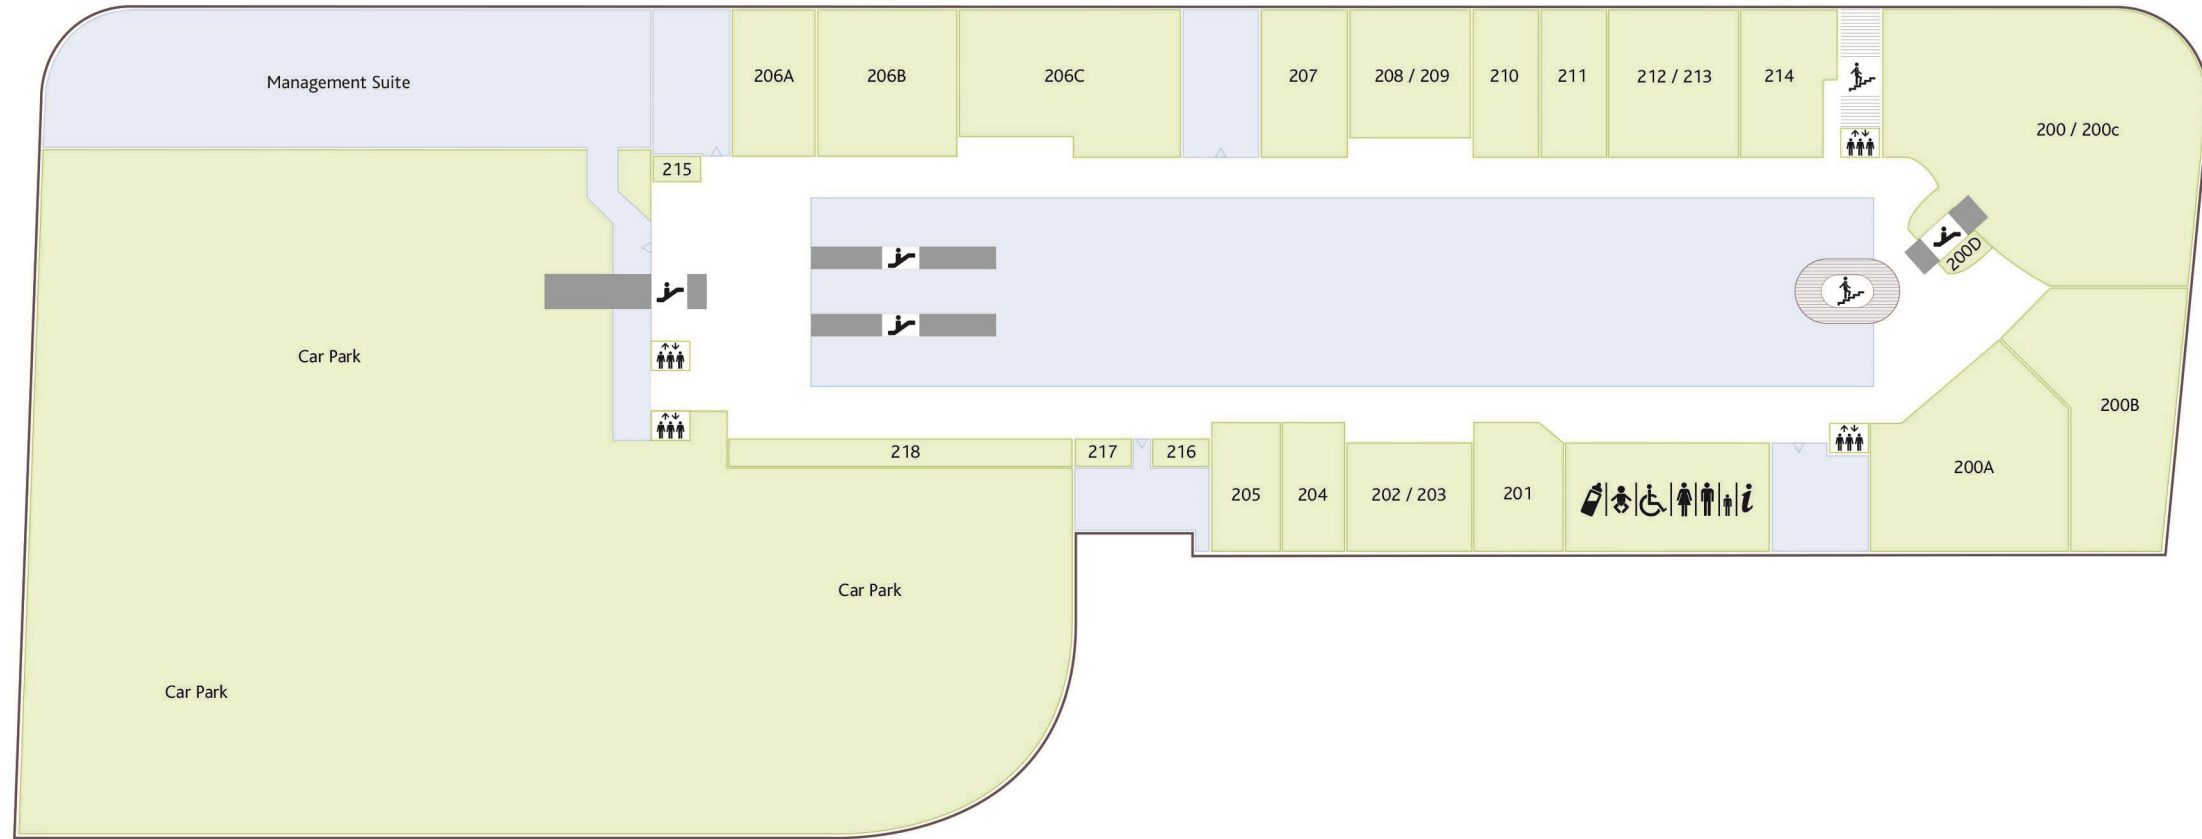

# Top Floor Plan

King Street South

St. Stephens Green West

Retailer	Unit No.	Retailer	Unit No.	Retailer	Unit No.	Retailer	Unit No.
Art & Hobby	204	Portrait Artists	217				
Asha	212/213	The Donegal Shop	201				
House of Japan	207	The Green Gallery	218				
Chief Changs	200/200C	The Laptop Shop	206A				
Karicature Korner	216	Wrestling Mania	211				

- Stairs
- Lifts
- Baby Changing
- Toilets
- Escalator
- Baby Feeding
- Disabled Toilets
- Information